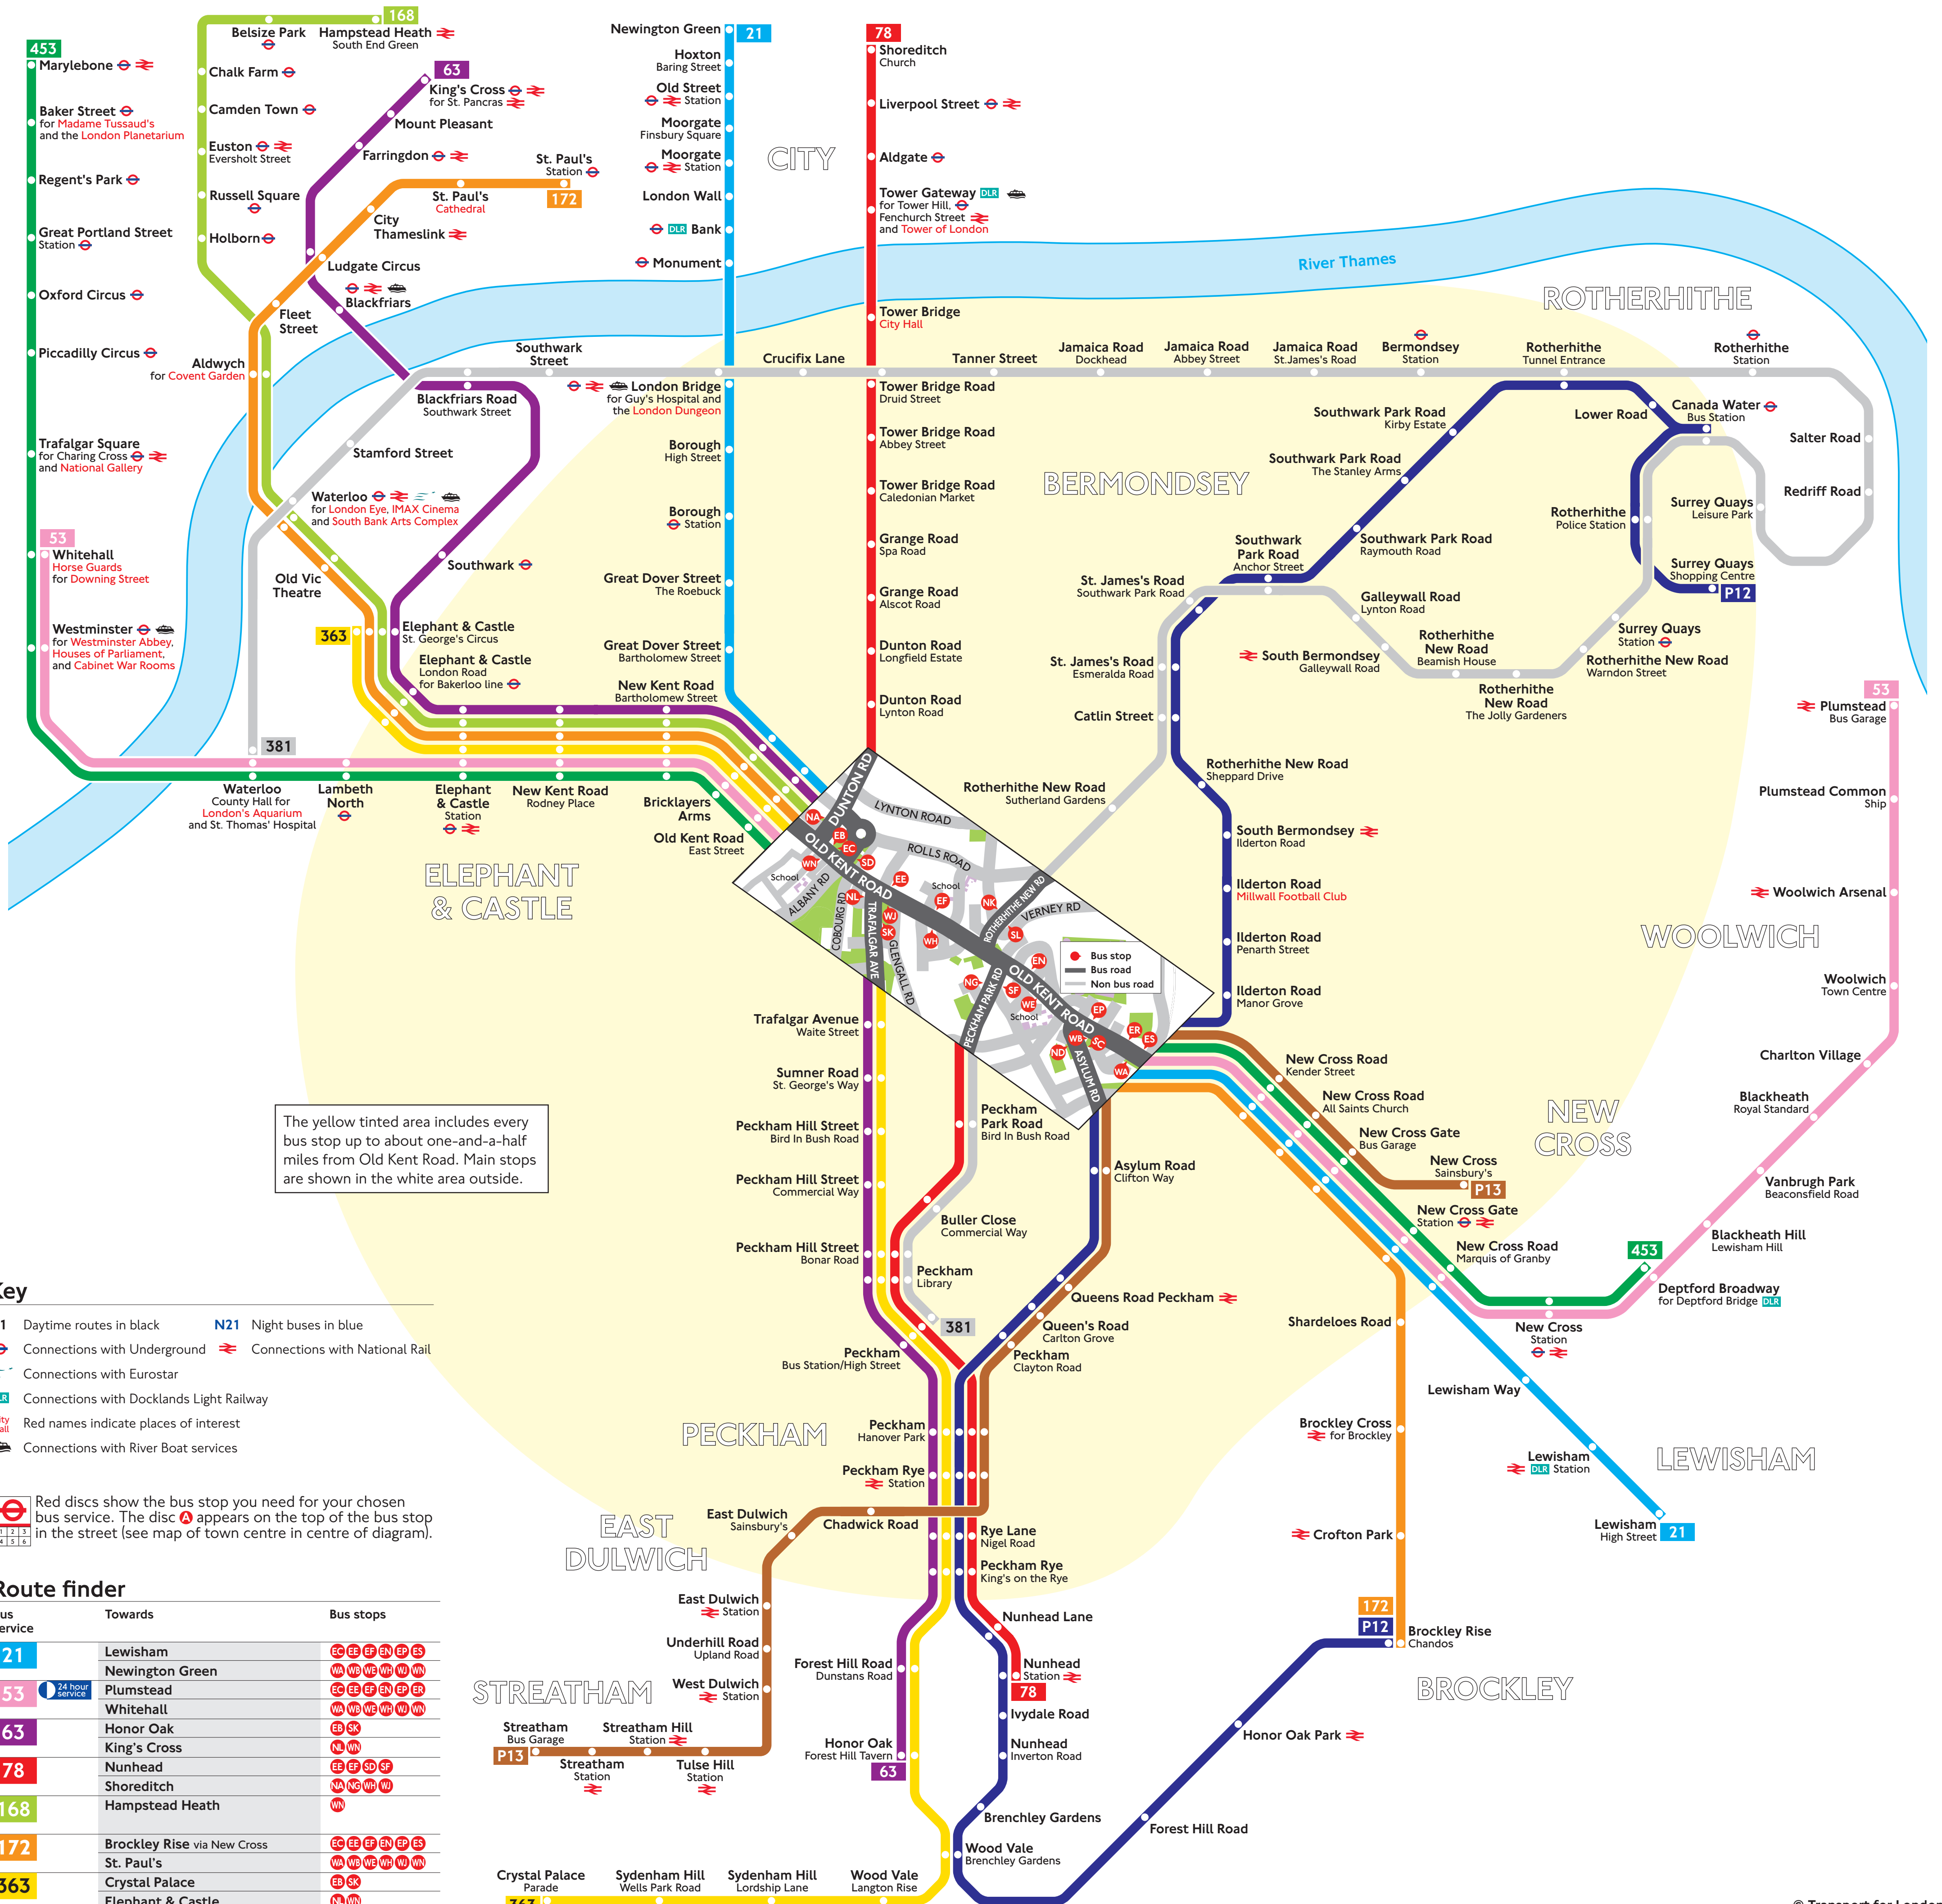

# Bus services from Old Kent Road

The yellow tinted area includes every bus stop up to about one-and-a-half miles from Old Kent Road. Main stops are shown in the white area outside.

- Key**
- 21 Daytime routes in black
  - N21 Night buses in blue
  - Connections with Underground
  - Connections with National Rail
  - Connections with Eurostar
  - Connections with Docklands Light Railway
  - Red names indicate places of interest
  - Connections with River Boat services

Red discs show the bus stop you need for your chosen bus service. The disc appears on the top of the bus stop in the street (see map of town centre in centre of diagram).

**Route finder**

Bus service	Towards	Bus stops
21	Lewisham	CE EF EP ES ER
21	Newington Green	MA MB ME MF MN
53	Plumstead	CE EF EP ES ER
53	Whitehall	MA MB ME MF MN
63	Honor Oak	EB EK
63	King's Cross	MA MB ME MF MN
78	Nunhead	EB EK EP ES ER
78	Shoreditch	MA MB ME MF MN
168	Hampstead Heath	MA MB ME MF MN
172	Brockley Rise via New Cross	CE EF EP ES ER
172	St. Paul's	MA MB ME MF MN
363	Crystal Palace	EB EK
363	Elephant & Castle	MA MB ME MF MN
363	Peckham	EB EK
381	Peckham	EB EK
381	Waterloo County Hall, via Bermondsey	MA MB ME MF MN
453	Deptford	CE EF EP ES ER
453	Marylebone	MA MB ME MF MN
P12	Brockley Rise via Nunhead	CE EF EP ES ER
P12	Surrey Quays	EB EK EP ES ER
P13	New Cross Sainsbury's	EP ES ER
P13	Streatham	CE EF EP ES ER

Routes 53 and 453 are 24-hour services. Buses on these routes run during the day and night from the stops shown in the Route finder above.

**Night buses**

Bus service	Towards	Bus stops
N21	Foots Cray	CE EF EP ES ER
N21	Trafalgar Square	MA MB ME MF MN
N63	Crystal Palace	EB EK
N63	King's Cross	MA MB ME MF MN
N381	Peckham	EB EK
N381	Trafalgar Square	MA MB ME MF MN