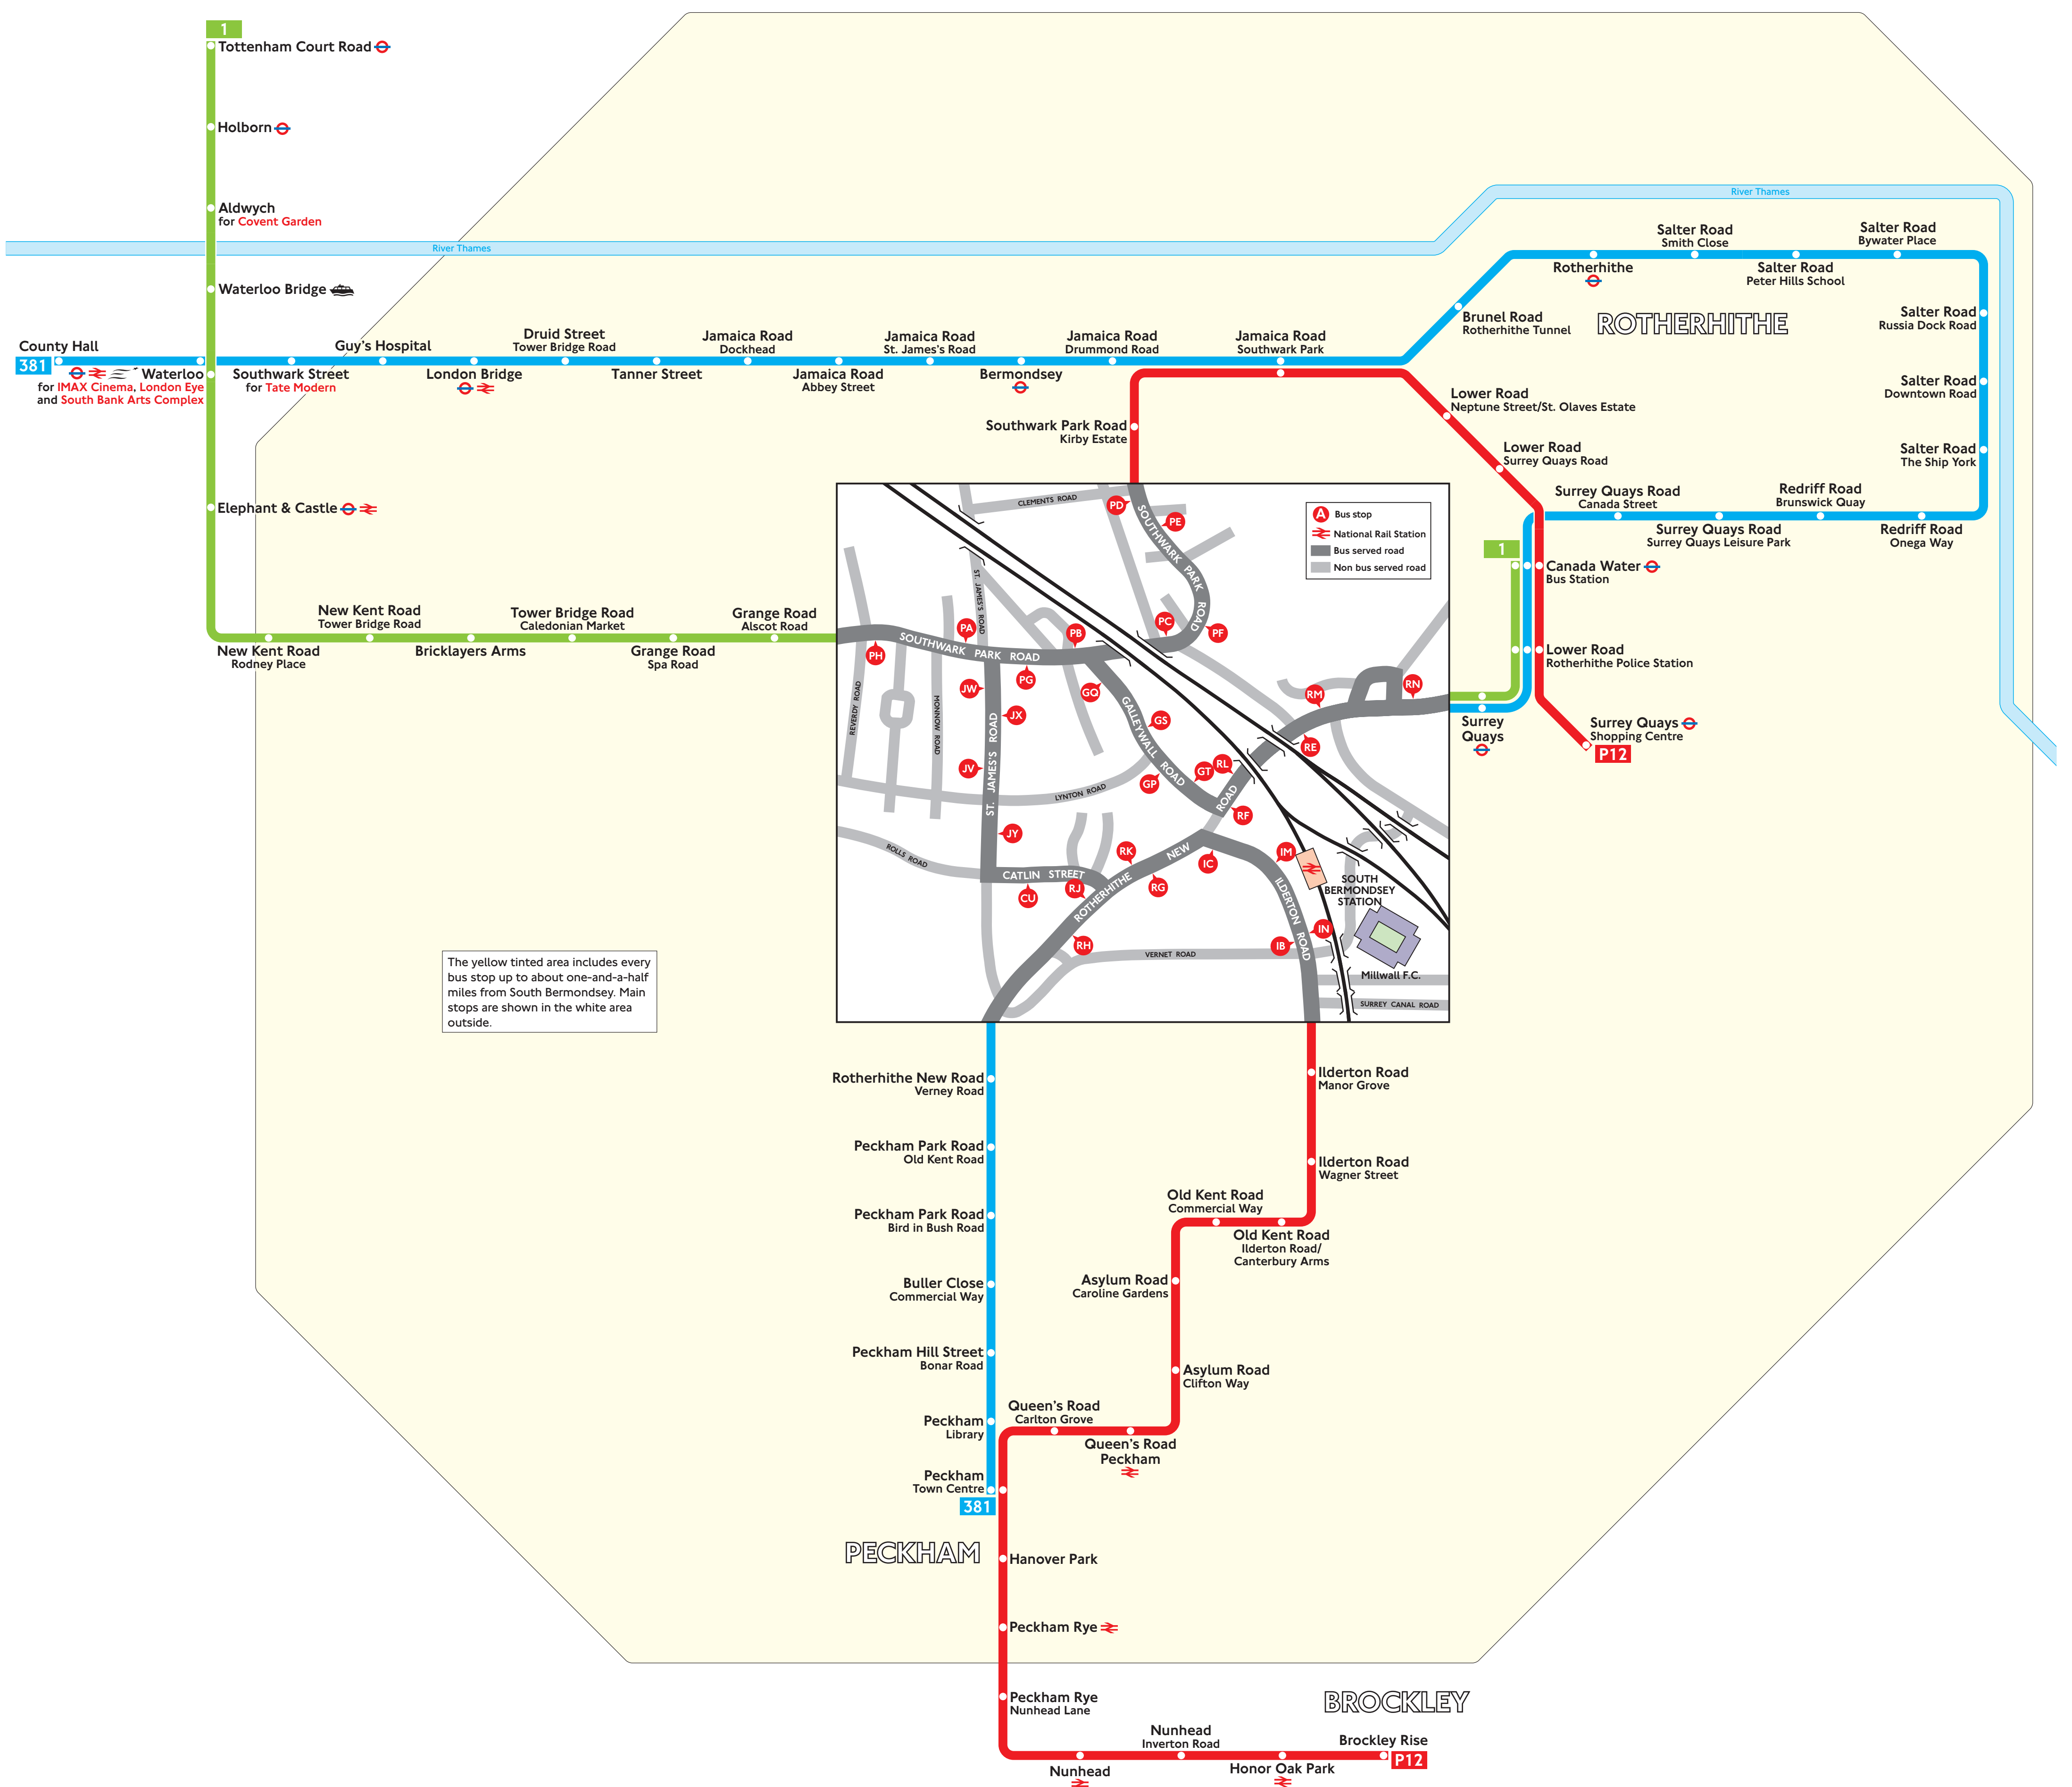

Buses from South Bermondsey

© Copyright Transport for London
Information correct from November 2006

Key

- 1 Daytime routes in black
- N1 Night buses in blue
- Connections with London Underground
- Connections with National Rail
- Connections with Boat services
- Connections with Eurostar
- DLR Connections with Docklands Light Railway
- Covent Garden Red names indicate place of interest

Red discs show the bus stop you need for your chosen bus service. The disc **A** appears on the top of the bus stop in the street (see map of town centre in centre of diagram).

Route finder

Bus service	Towards	Bus stops
1	Canada Water	CU GS GT PA PB PL RM RN
	Tottenham Court Road	CP CD PD PH PE PF
381	County Hall	CU GS GT JV JW JP JR
	Peckham	CP CD PD PH PE PF
P12	Brockley Rise	IM IN IX JY JE JF JG
	Surrey Quays	CU IB IC JY JW JP JR

Night buses

Bus service	Towards	Bus stops
N1	Thamesmead	CU GS GT PA PB PL RM RN
	Tottenham Court Road	CP CD PD PH PE PF
N381	Peckham	CP CD PD PH PE PF
	Trafalgar Square	CU GS GT JV JW JP JR

Destination finder

Destination	Bus service	Bus stops
A		
Abbey Wood	N1	CU GS GT PA PB PL RM RN
Aldwych for Covent Garden	1, N1	CP CD PD PH PE PF
Asylum Road	P12	IM IN IX JY JE JF JG
B		
Bermondsey	381, N381	CU GS GT JV JW JP JR
Bricklayers Arms	1, N1	CP CD PD PH PE PF
Brockley Rise	P12	IM IN IX JY JE JF JG

Destination	Bus service	Bus stops
B		
Brunel Road Rotherhithe Tunnel	381, N381	CU GS GT JV JW JP JR
Buller Close Commercial Way	381, N381	CP CD PD PH PE PF
C		
Canada Water Bus Station	1, 381, N381, P12	CU GS GT PA PB PL RM RN
Charlton	N1	CU GS GT PA PB PL RM RN
County Hall	381, N381	CU GS GT JV JW JP JR
D		
Druid Street Tower Bridge Road	381, N381	CU GS GT JV JW JP JR
E		
Elephant & Castle	1, N1	CP CD PD PH PE PF
G		
Grange Road	1, N1	CP CD PD PH PE PF
Greenwich Cutty Sark DLR	N1	CU GS GT PA PB PL RM RN
Guy's Hospital	381, N381	CU GS GT JV JW JP JR
H		
Hanover Park	P12	IM IN IX JY JE JF JG
Holborn	1, N1	CP CD PD PH PE PF
Honor Oak Park	P12	IM IN IX JY JE JF JG
I		
Ilderton Road	P12	IM IN IX JY JE JF JG
J		
Jamaica Road Abbey Street, Dockhead, Drummond Road and St. James's Road	381, N381	CU GS GT JV JW JP JR
Jamaica Road Southwark Park	381, N381	CU GS GT JV JW JP JR
K		
Kirby Estate	P12	IM IN IX JY JE JF JG

Destination	Bus service	Bus stops
L		
London Bridge	381, N381	CU GS GT JV JW JP JR
Lower Road Neptune Street/ St. Olaves Estate and Surrey Quays Road	P12	IM IN IX JY JE JF JG
Lower Road Rotherhithe Police Station	1, 381, N381, P12	CU GS GT PA PB PL RM RN
M		
Maze Hill	N1	CU GS GT PA PB PL RM RN
N		
New Kent Road	1, N1	CP CD PD PH PE PF
Nunhead	P12	IM IN IX JY JE JF JG
Nunhead Inverton Road	P12	IM IN IX JY JE JF JG
O		
Old Kent Road Commercial Way and Ilderton Road/Canterbury Arms	P12	IM IN IX JY JE JF JG
P		
Peckham Library	381, N381	CP CD PD PH PE PF
Peckham Town Centre	381, N381	CP CD PD PH PE PF
Peckham Hill Street	381, N381	CP CD PD PH PE PF
Peckham Park Road	381, N381	CP CD PD PH PE PF
Peckham Rye	P12	IM IN IX JY JE JF JG
Peckham Rye Nunhead Lane	P12	IM IN IX JY JE JF JG
Plumstead	N1	CU GS GT PA PB PL RM RN
Q		
Queen's Road Carlton Grove	P12	IM IN IX JY JE JF JG
Queen's Road Peckham	P12	IM IN IX JY JE JF JG